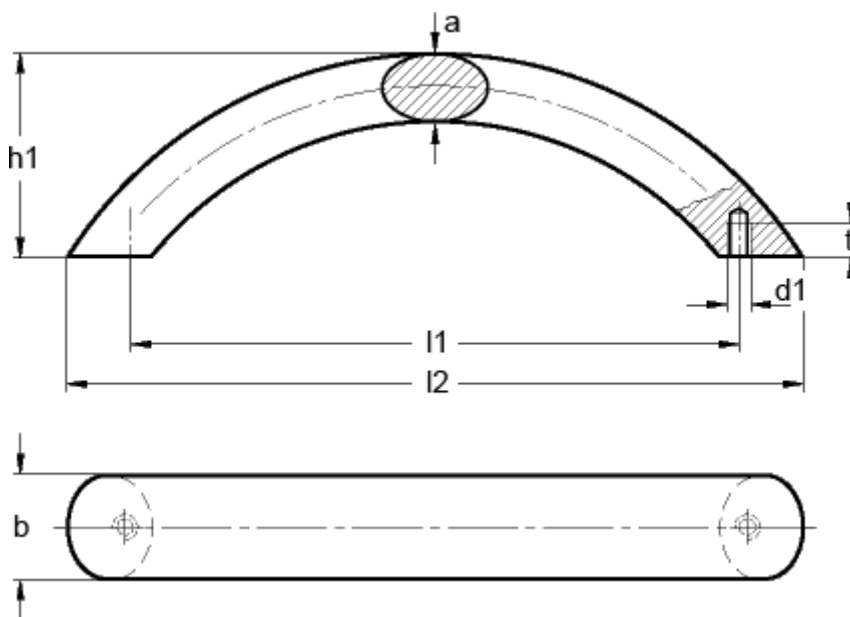

Article number: 20091365

Description: E+G Arch handle GN 565.4-20-192-A-RS

Measures

a	= 13
b	= 20
d1	= M6
h1	= 51
l1	= 192
l2	= 221
t min	= 8.5